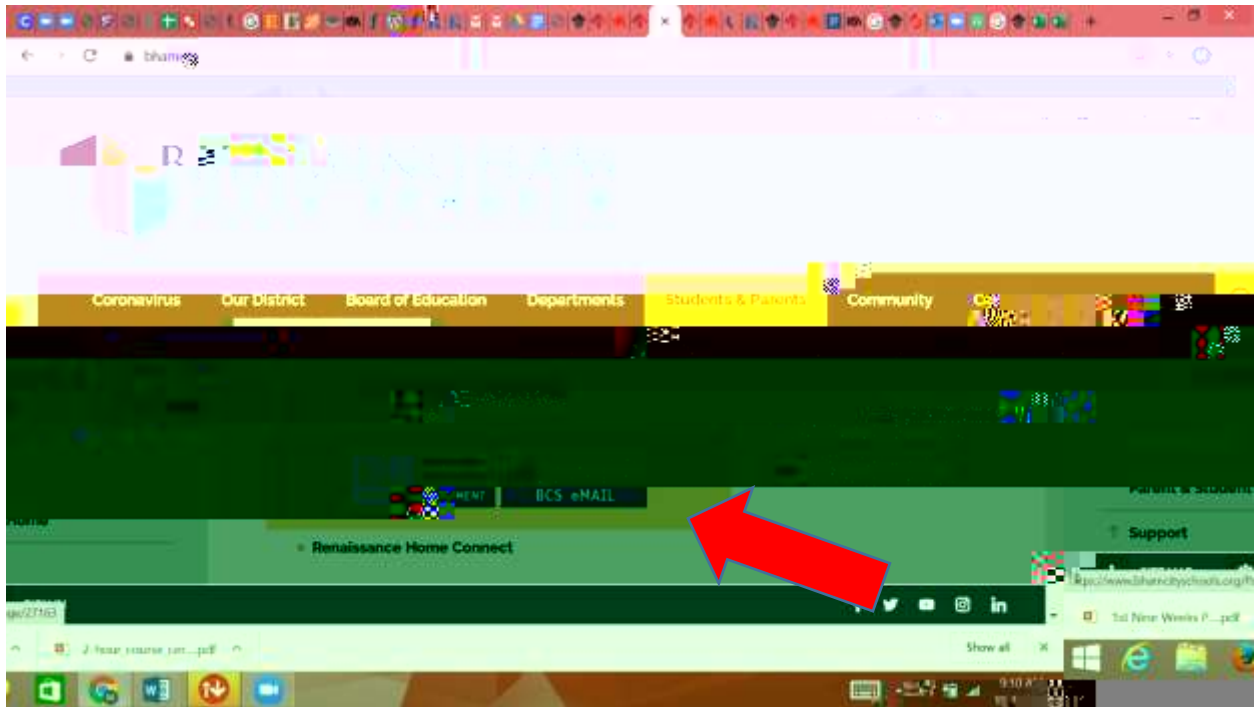

Once they are of the student portal page they need to select the IDM icon (Identity Management).

Click on Claim your Account now.

Go to the middle of the page and select either

If you would like step by step instructions [<Click HERE>](#)

- or -

You can get started now just [<Click HERE>](#)

They will choose the student option from the drop down menu. And follow the prompts.

**MAKE SURE TO WRITE DOWN YOUR NEW PASSWORD!!!**