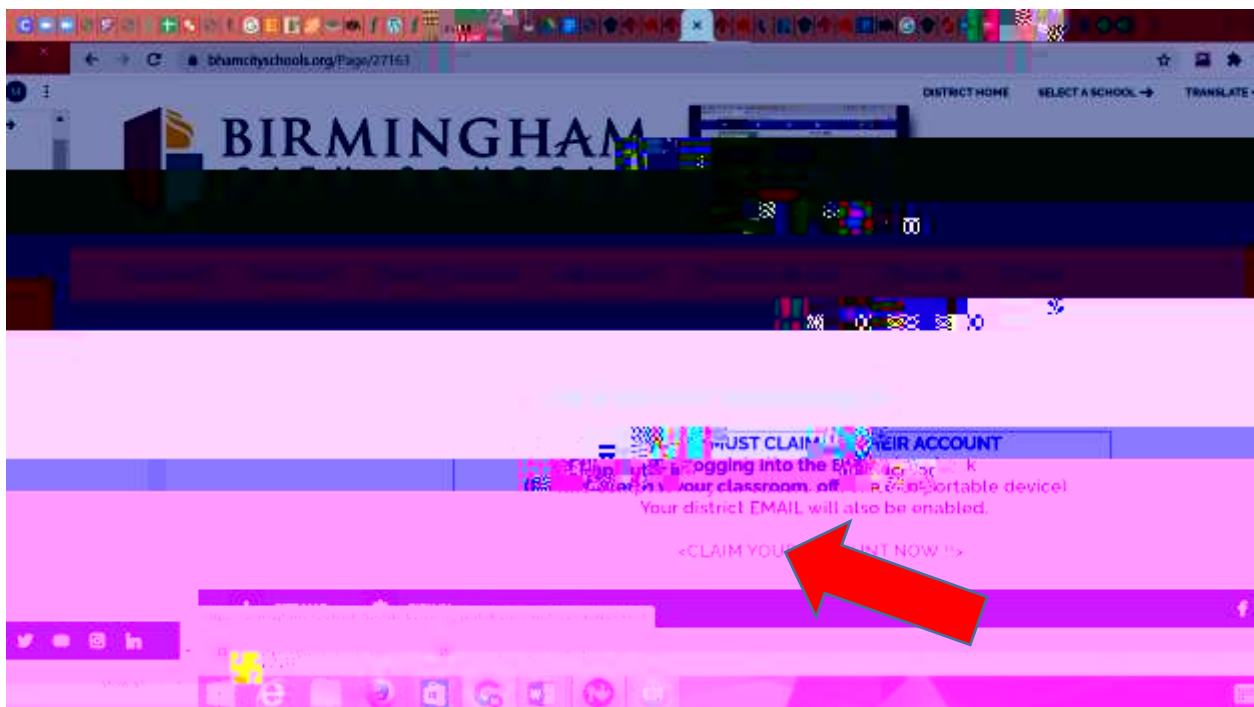

Once they are of the student portal page they need to select the IDM icon (Identity Management).

Click on Claim your Account now.

Go to the middle of the page and select either

If you would like step by step instructions [<Click HERE>](#)

- or -

You can get started now just [<Click HERE>](#)

They will choose the student option from the drop down menu. And follow the prompts.

**MAKE SURE TO WRITE DOWN YOUR NEW PASSWORD!!!**